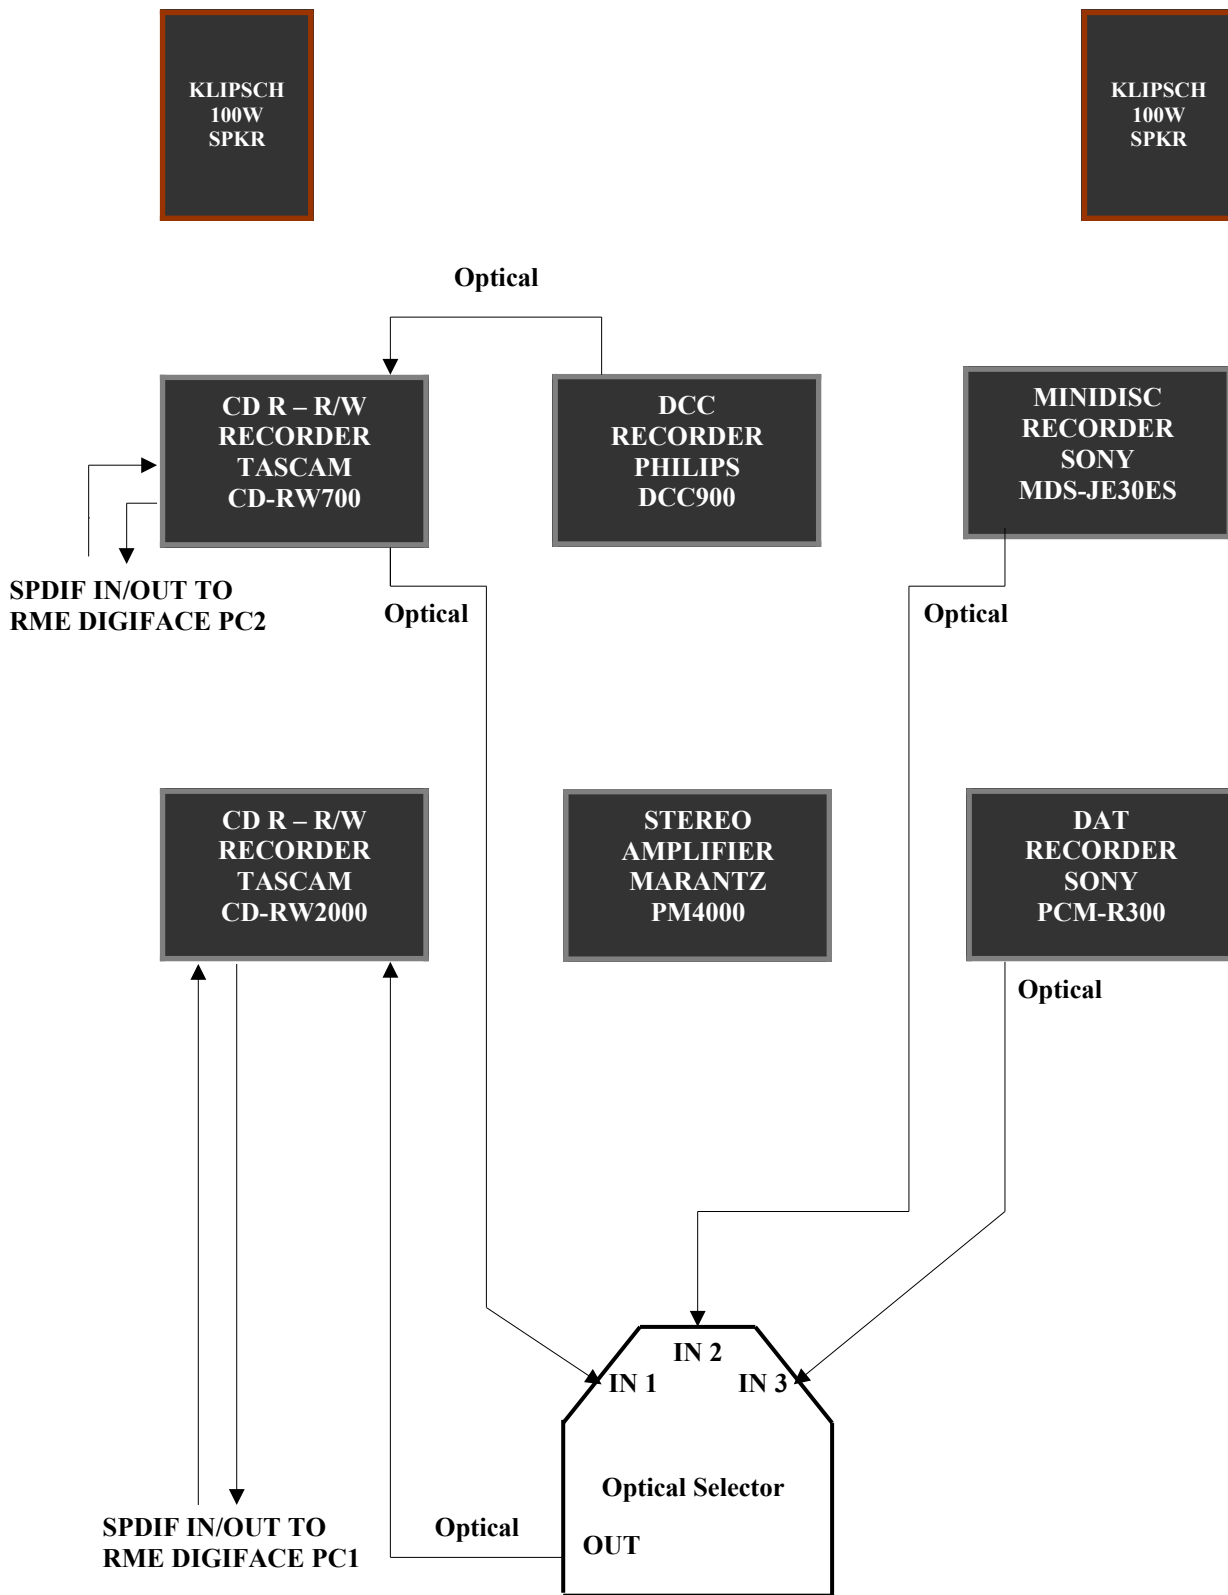

DIGITAL WIRING