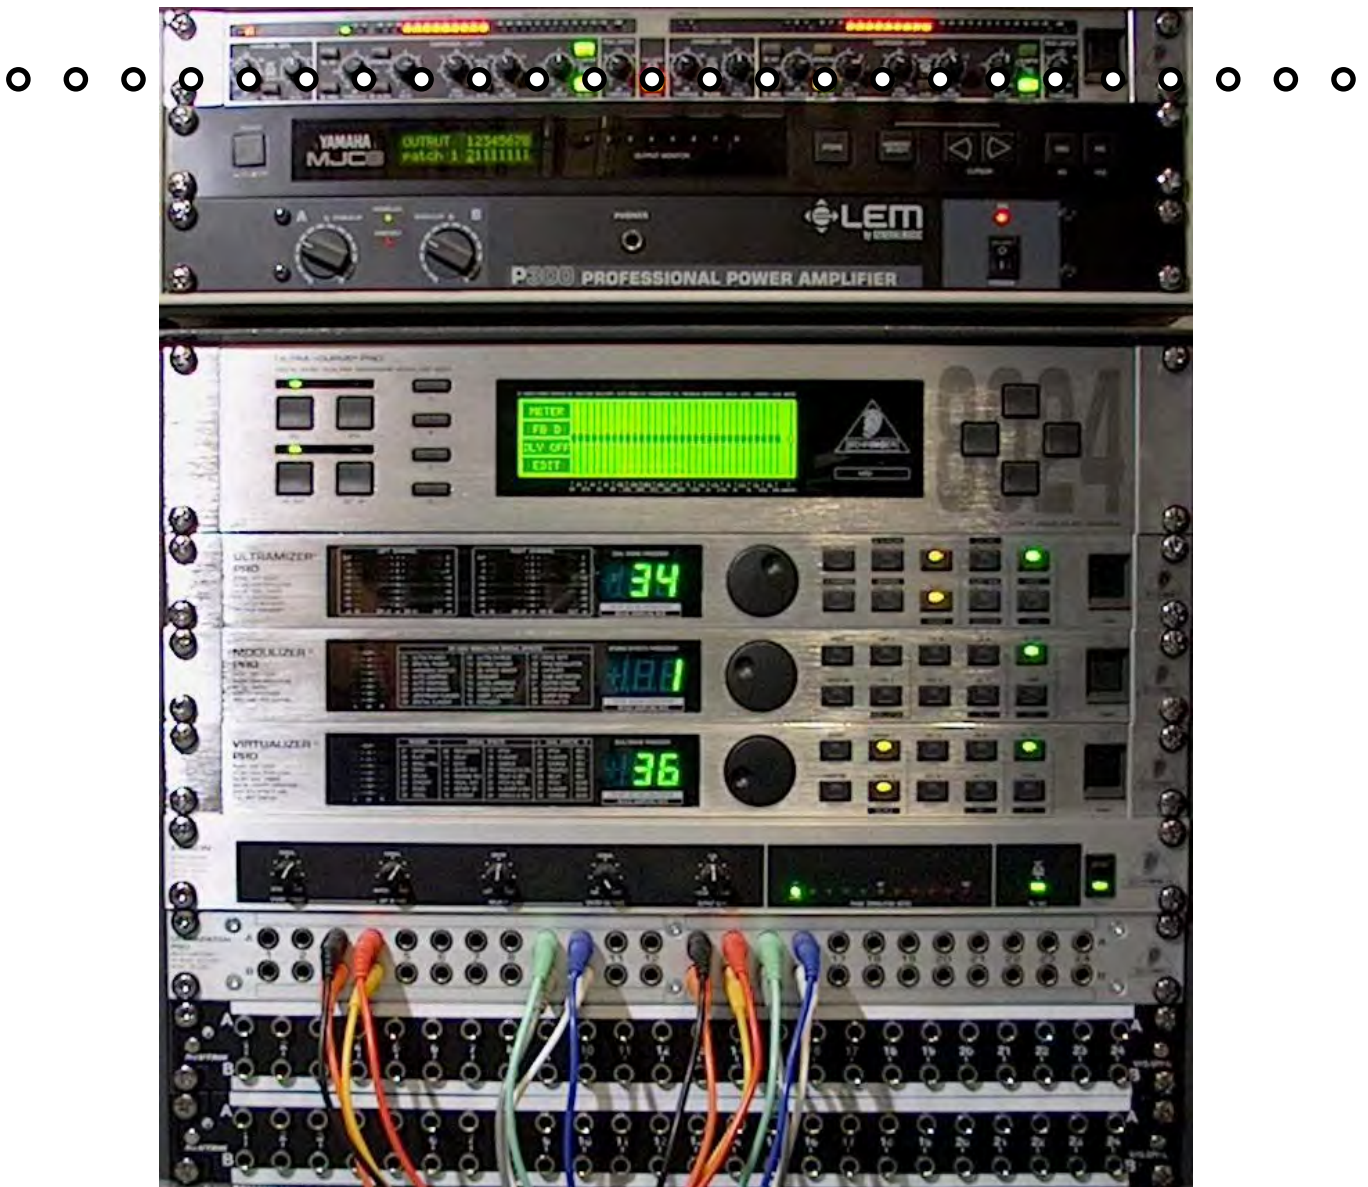

PATCHBAY RACK REAR RR07 (3+9U) DSP 8024