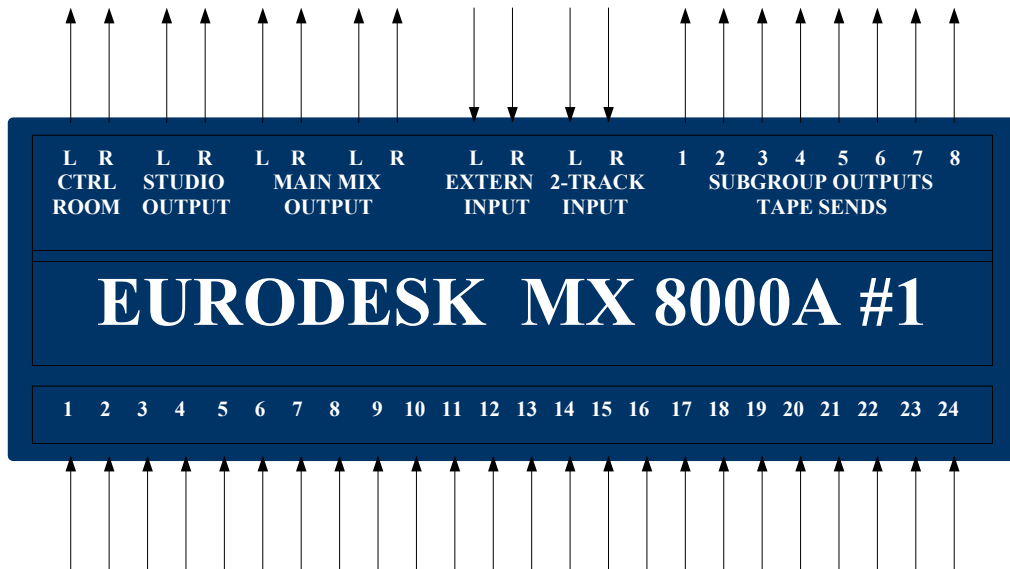

FULL WIRING

SONO MONITORING

RECORDS ROOM MIXING CONSOLES

EURODESK MX 8000A #1

BEHRINGER MX 8000A #1 INPUTS / OUTPUTS

CONTROL ROOM OUTPUT

MX 8000A #2 EXTERNAL INPUT Ch L

MX 8000A #2 EXTERNAL INPUT Ch R