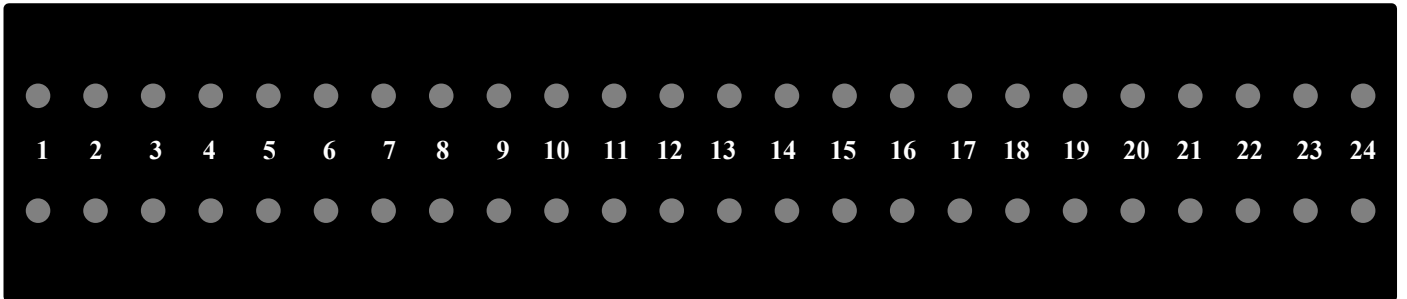

PATCHBAYS NEUTRIK