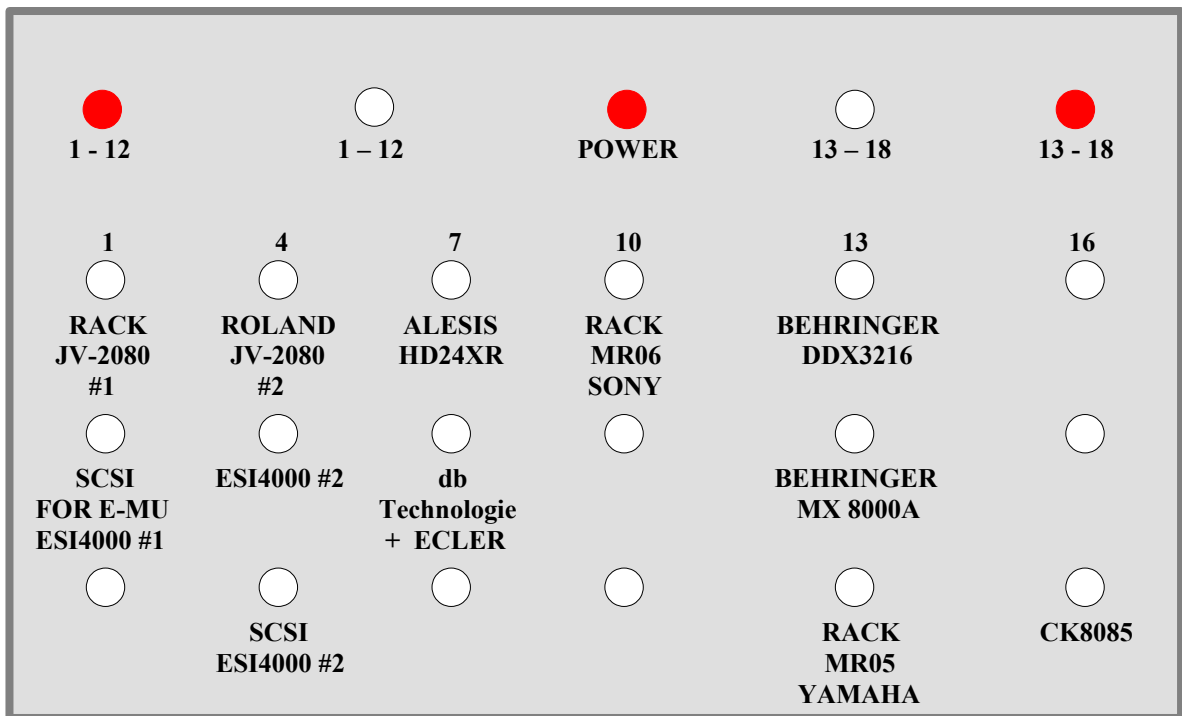

MUSIC ROOM AC POWER CONTROL