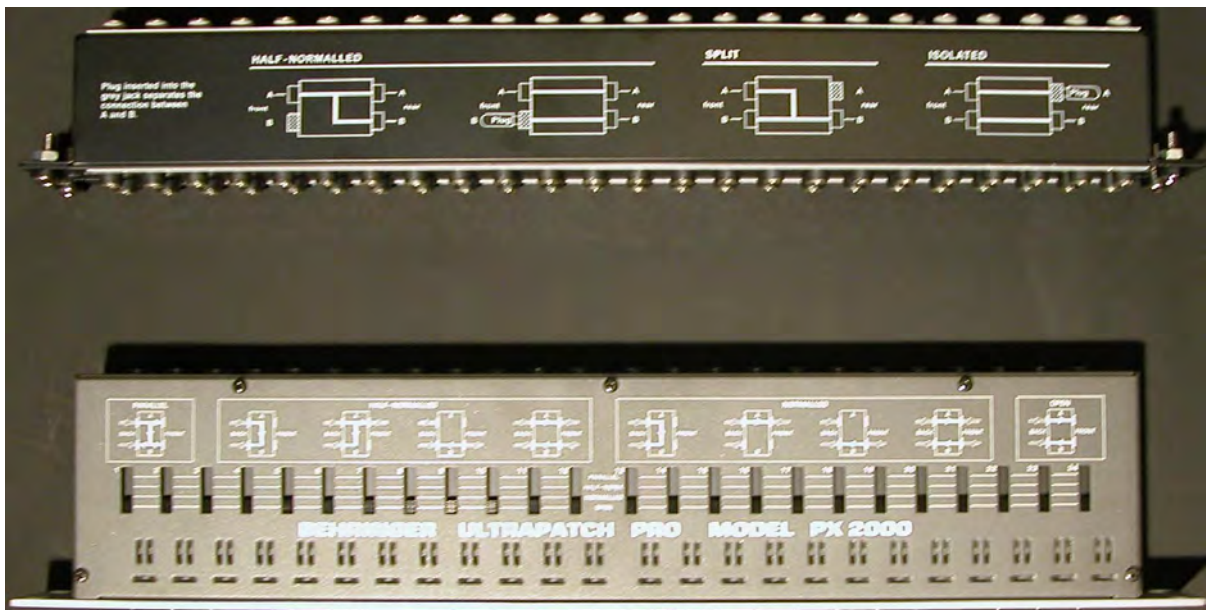

EMPTY RACKS AND PATCHBAYS