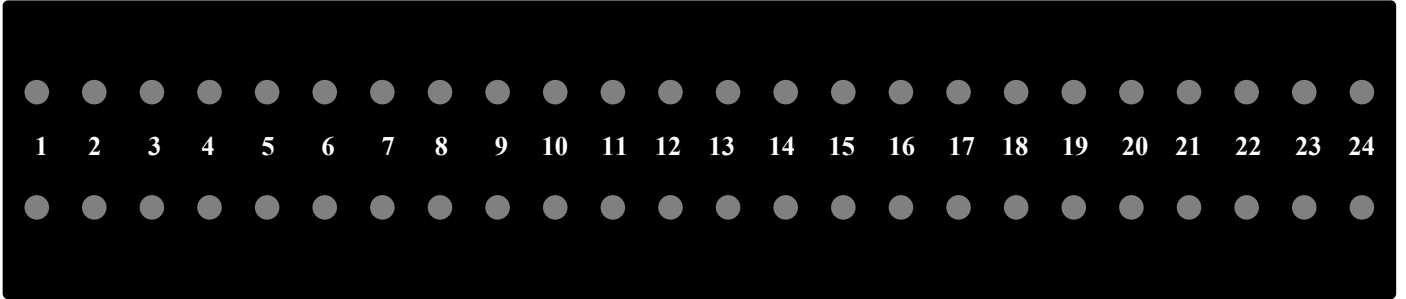

PATCHBAY RACK REAR RR07 (3+9U) DSP 8024