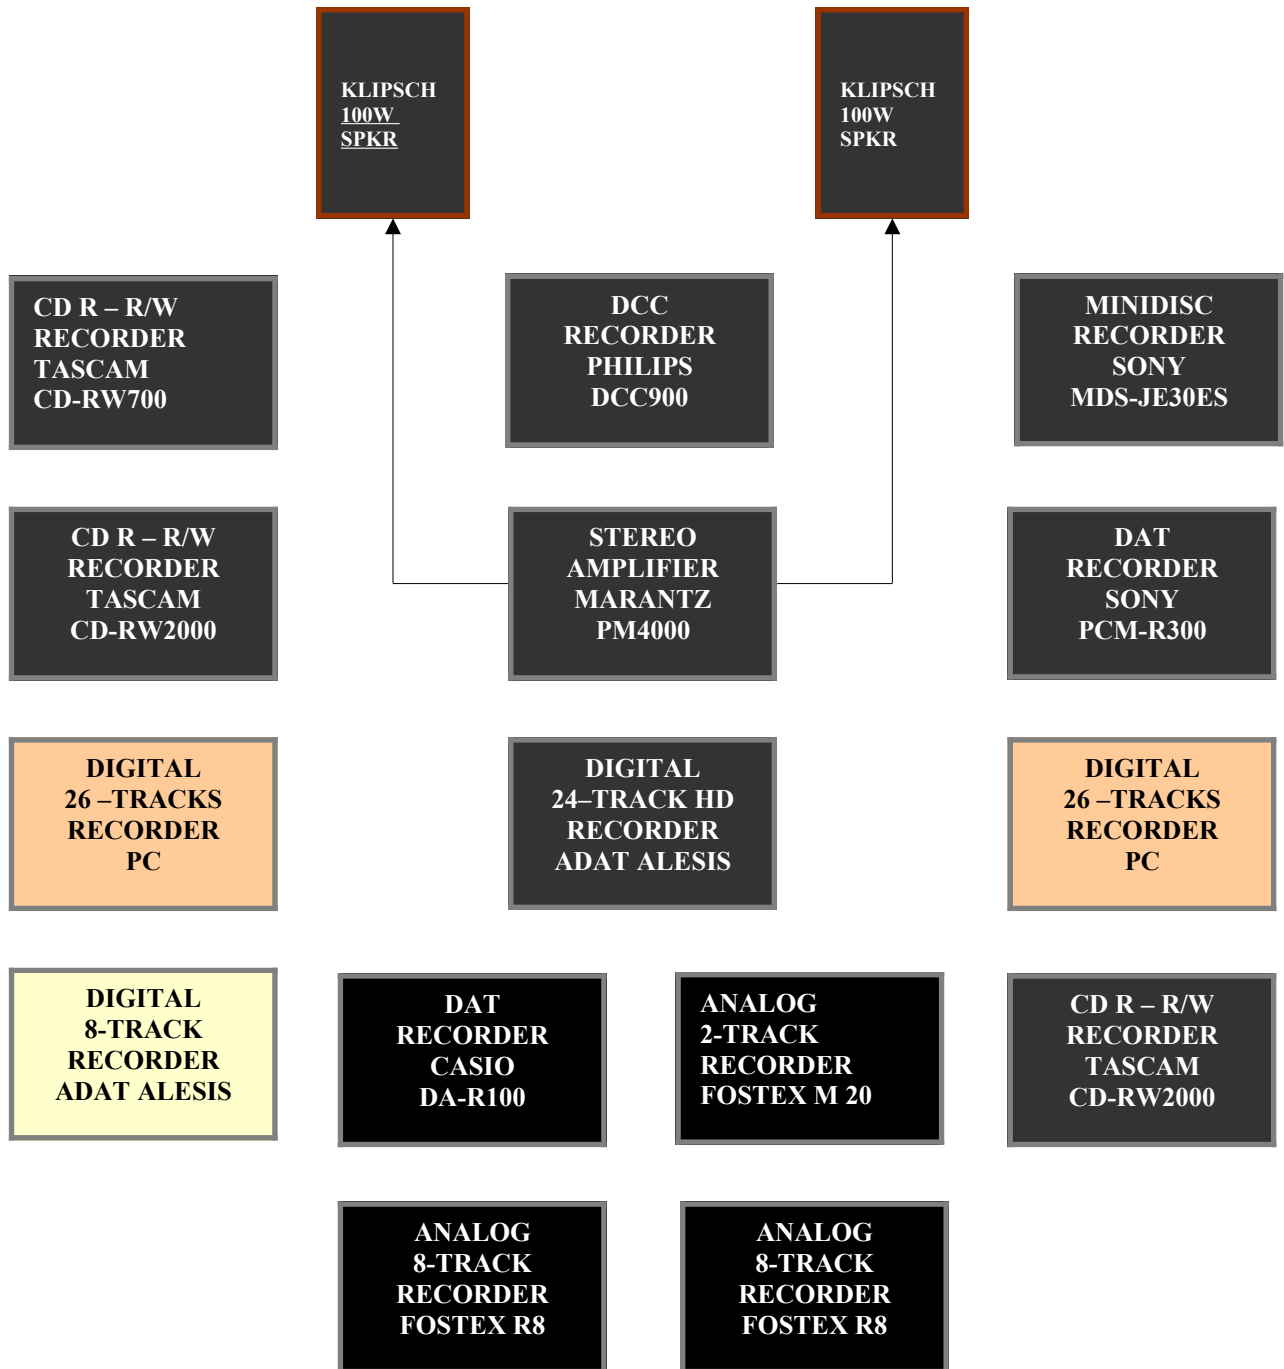

STUDIO MONITORING AND RECORDERS