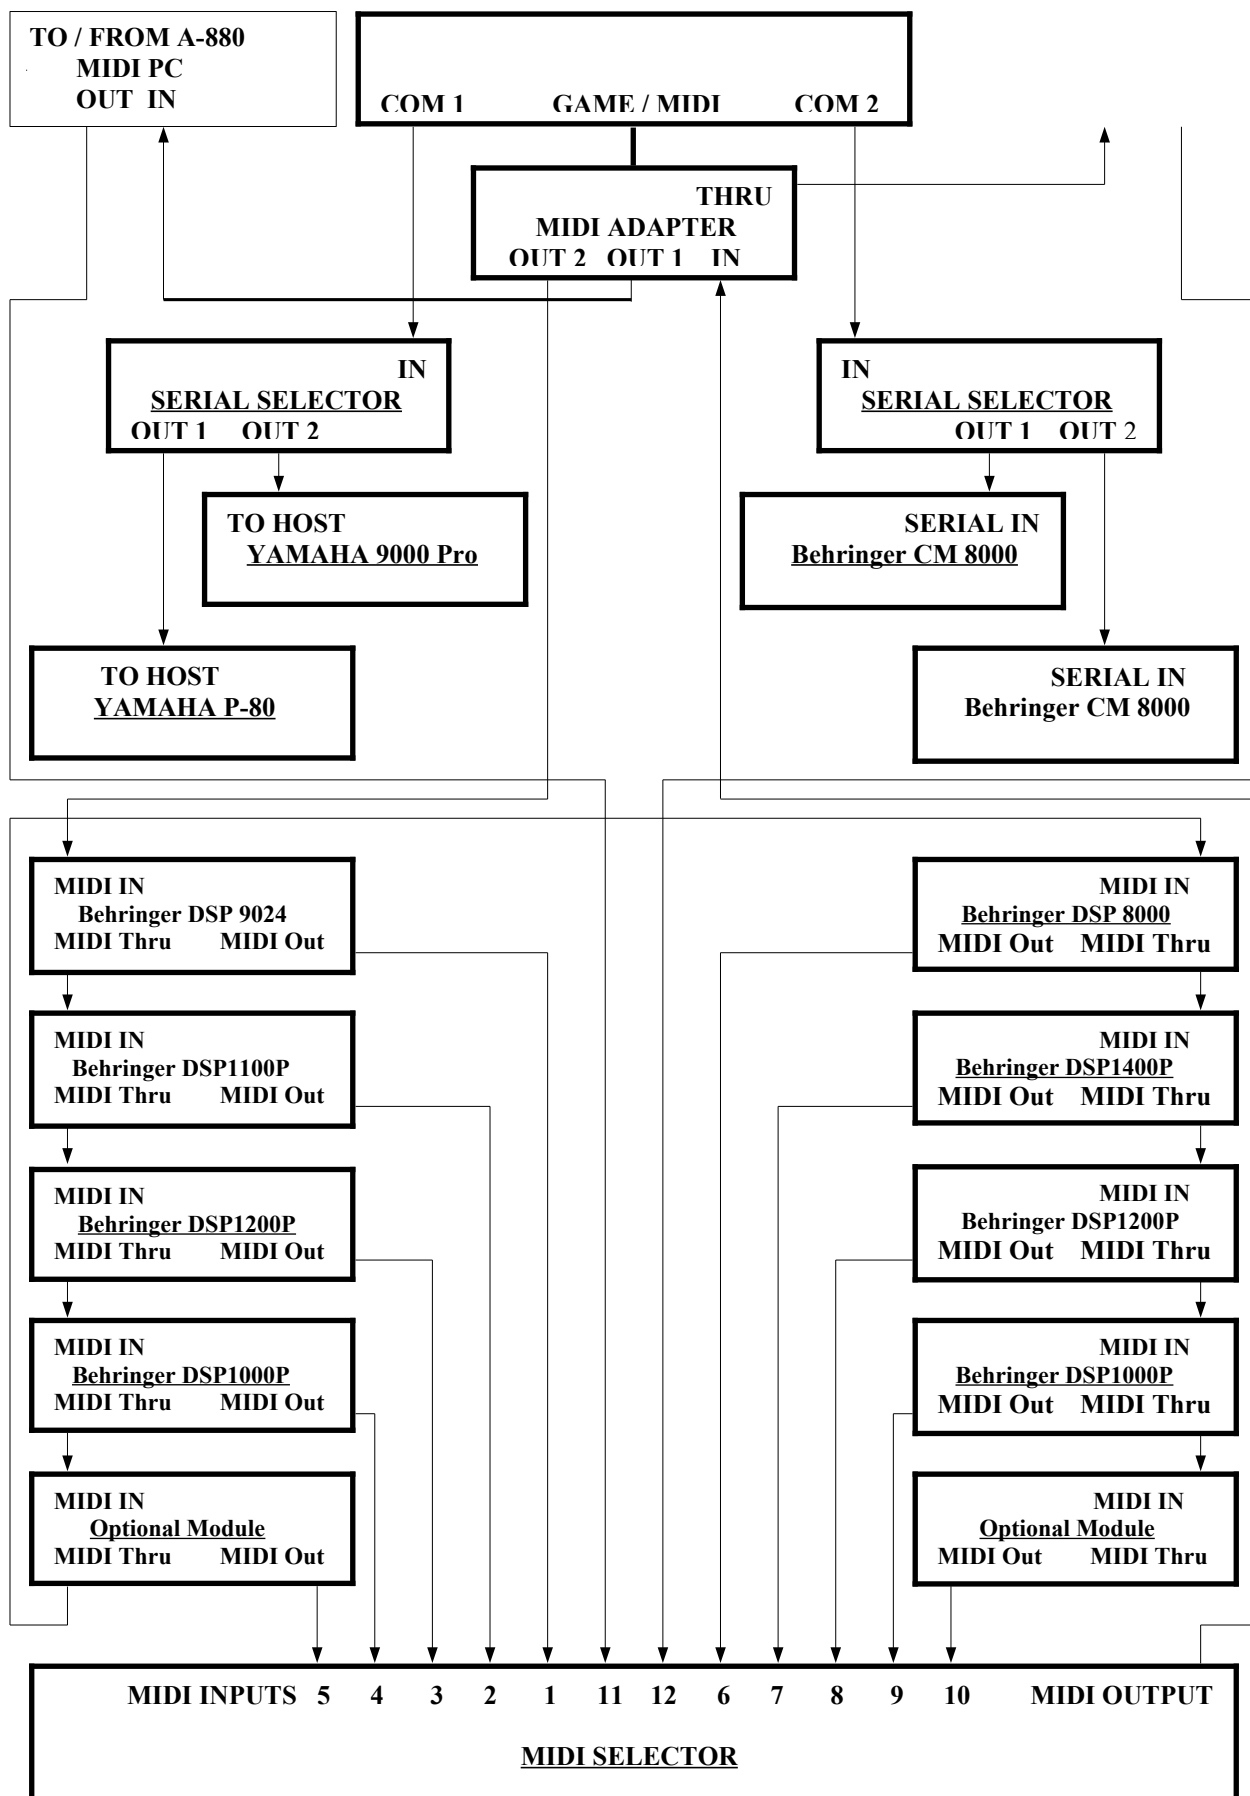

MIDI WIRING POSSIBILITIES