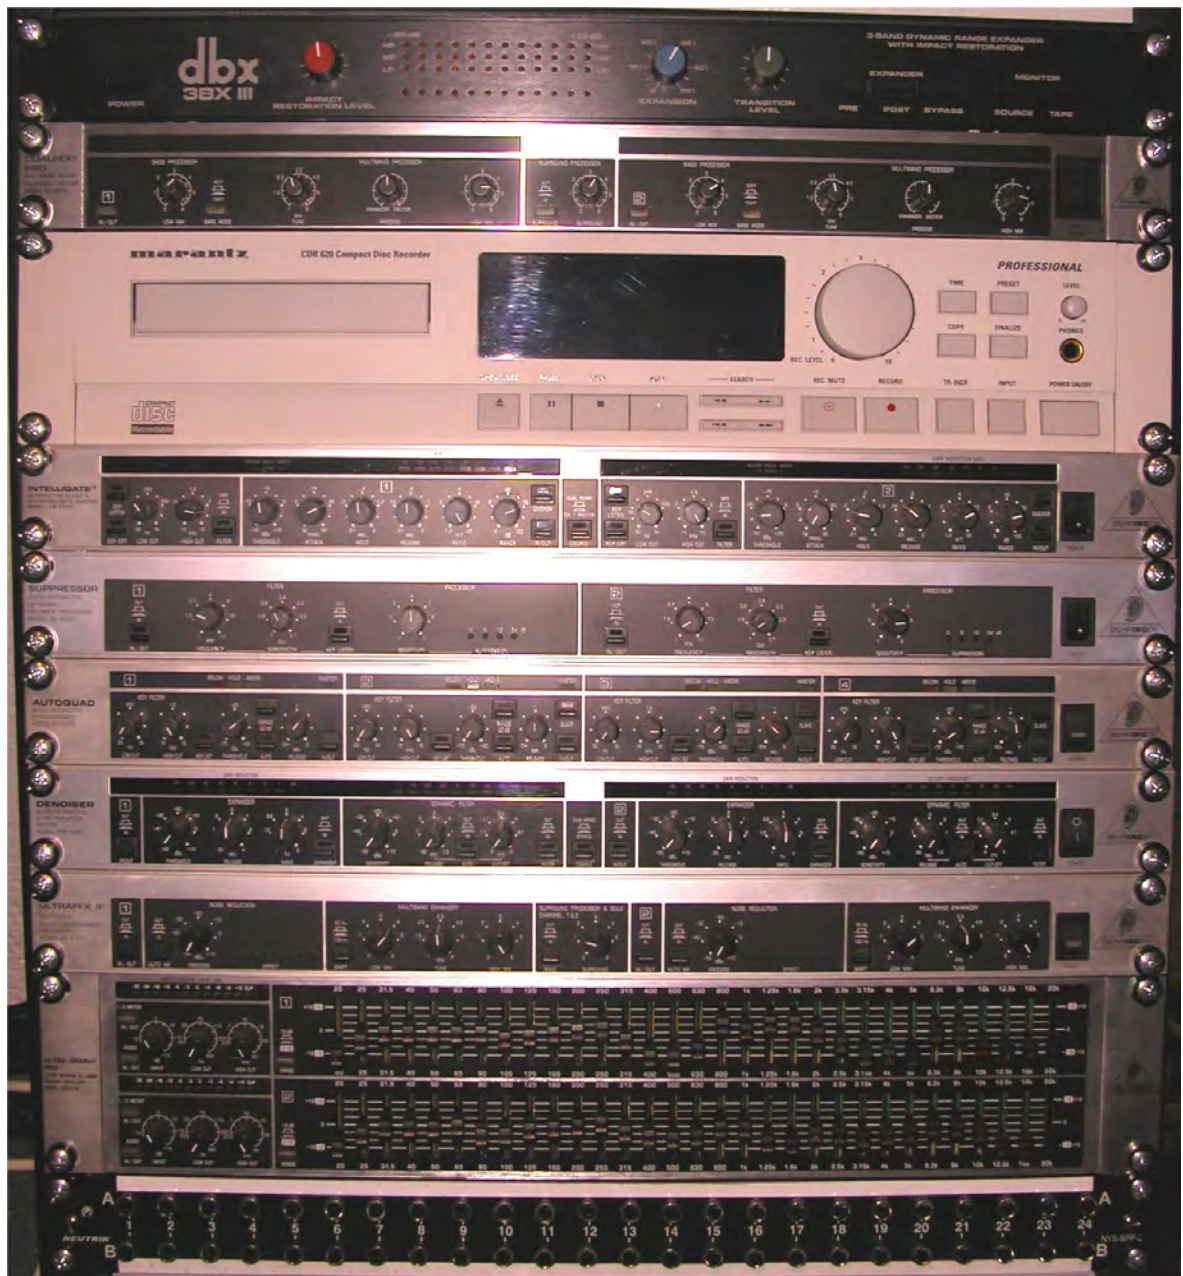

PATCHBAY RACK RR05 (12U) DBX

EFFECTS INPUTS (EFF 1 = UP / EFF 7 = DOWN)

EFFECTS OUTPUTS (EFF 1 = UP / EFF 7 = DOWN)