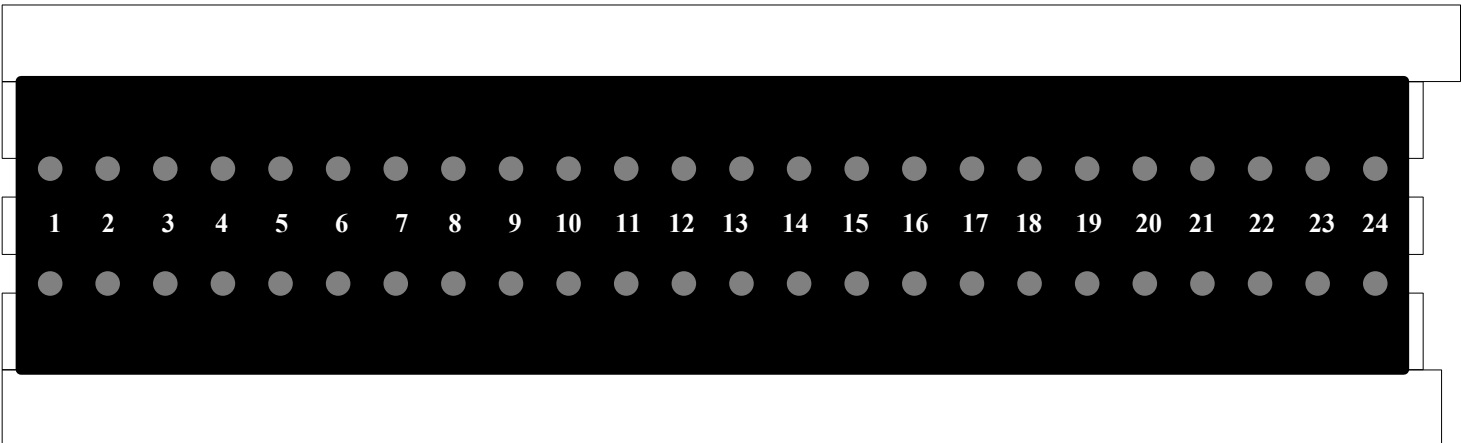

PATCHBAY RACK MR06 (12U) RAVE-O-LUTION