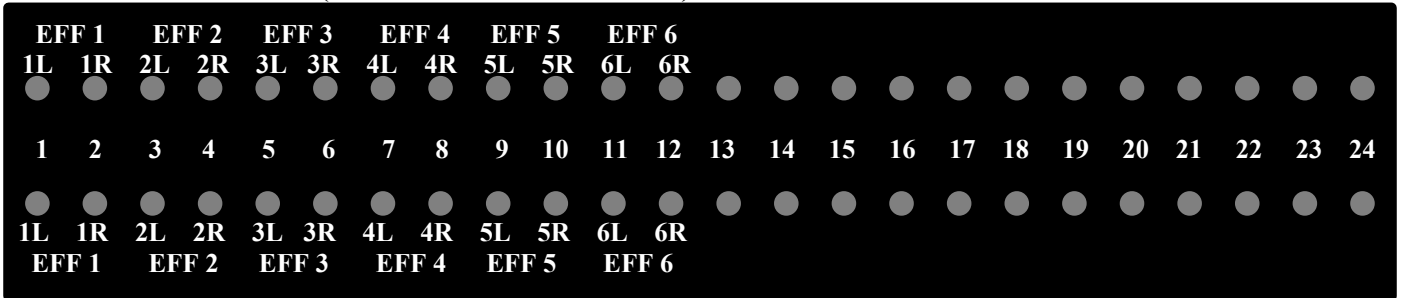

PATCHBAY RACK RR05 (12U) DBX

EFFECTS INPUTS (EFF 1 = UP / EFF 7 = DOWN)

EFFECTS OUTPUTS (EFF 1 = UP / EFF 7 = DOWN)