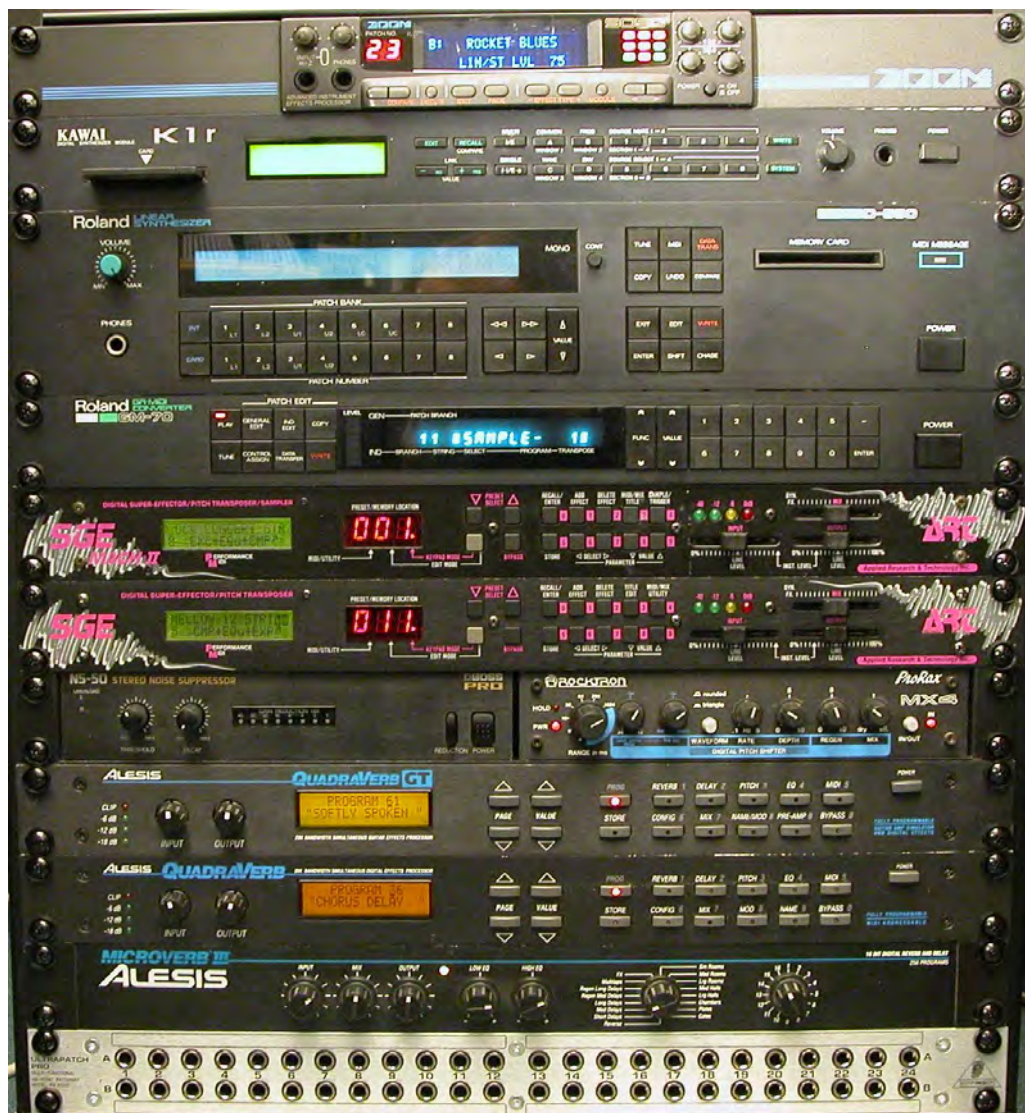

PATCBAY RACK RR12 (12U) ROLAND D-550

EFFECTS   INPUTS   (1 = UP / 7 = DOWN)
EFF 1   EFF 2   EFF 3   EFF 4   EFF 5   EFF 6   EFF 7
1L 1R 2L 2R 3L 3R 4L 4R 5L 5R 6L 6R 7L 7R

1L 1R 2L 2R 3L 3R 4L 4R 5L 5R 6L 6R 7L 7R
EFF 1   EFF 2   EFF 3   EFF 4   EFF 5   EFF 6   EFF 7
EFFECTS   OUTPUTS   (1 = UP / 8 = DOWN)