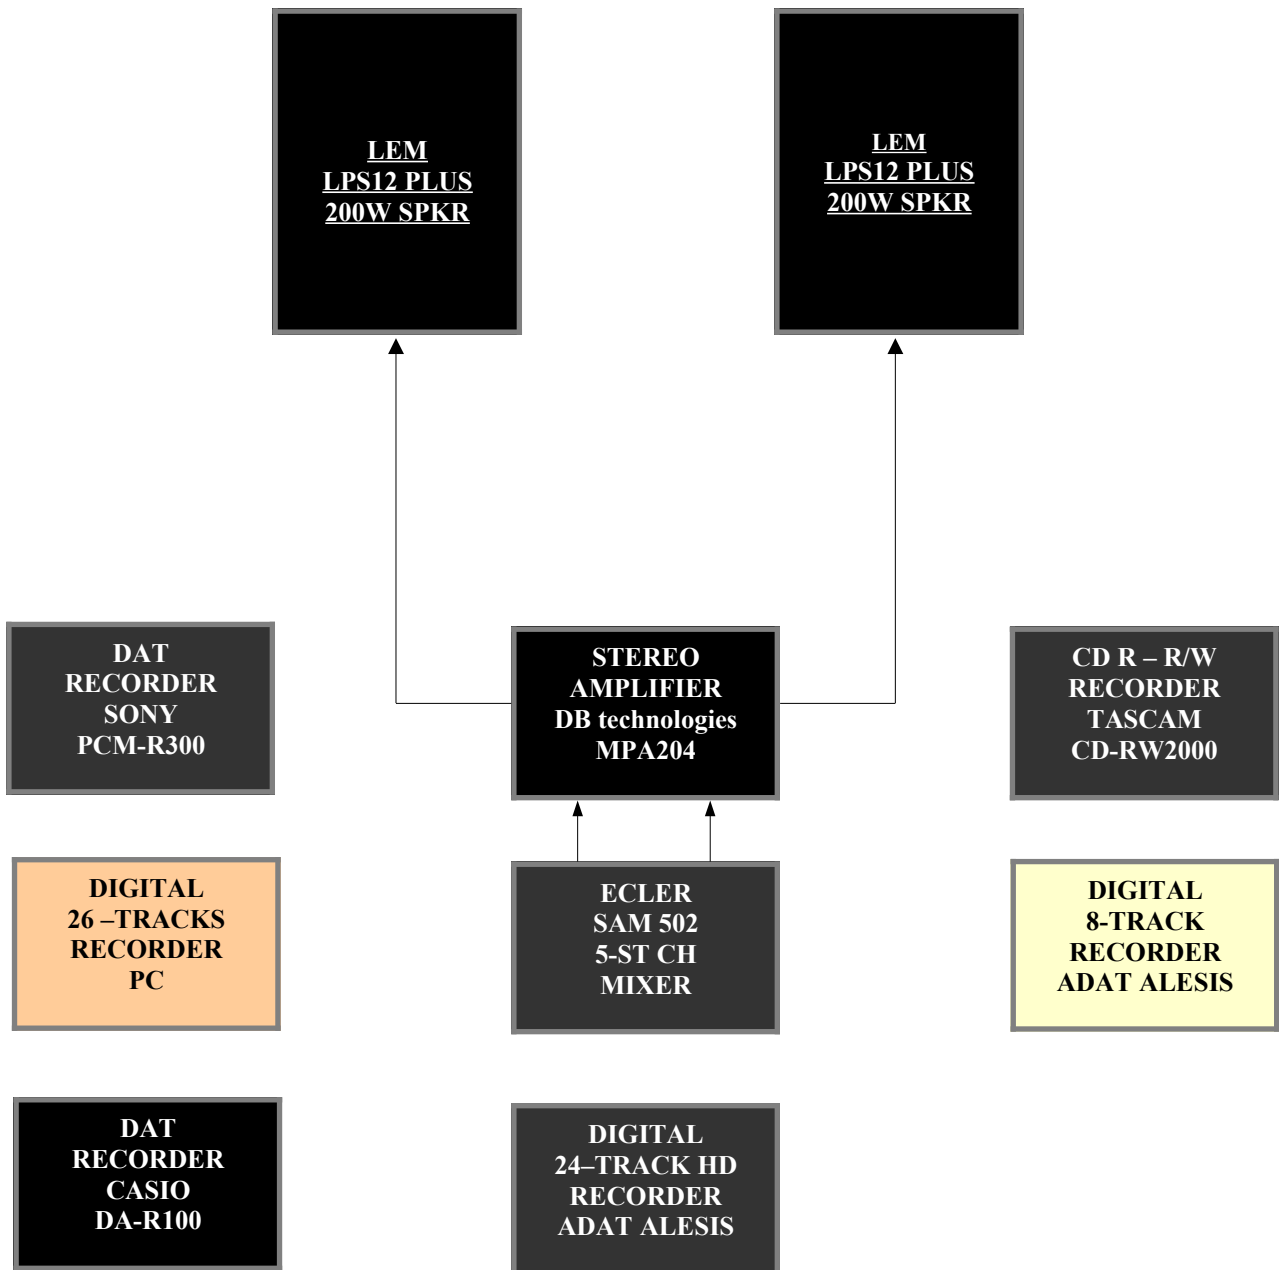

RECORDS ROOM DIAGRAMS

STUDIO MONITORING AND RECORDERS

DIGITAL WIRING

FULL WIRING

SONO MONITORING

MUSIC ROOM DIAGRAMS

MUSIC ROOM MONITORING AND RECORDERS

DIGITAL WIRING