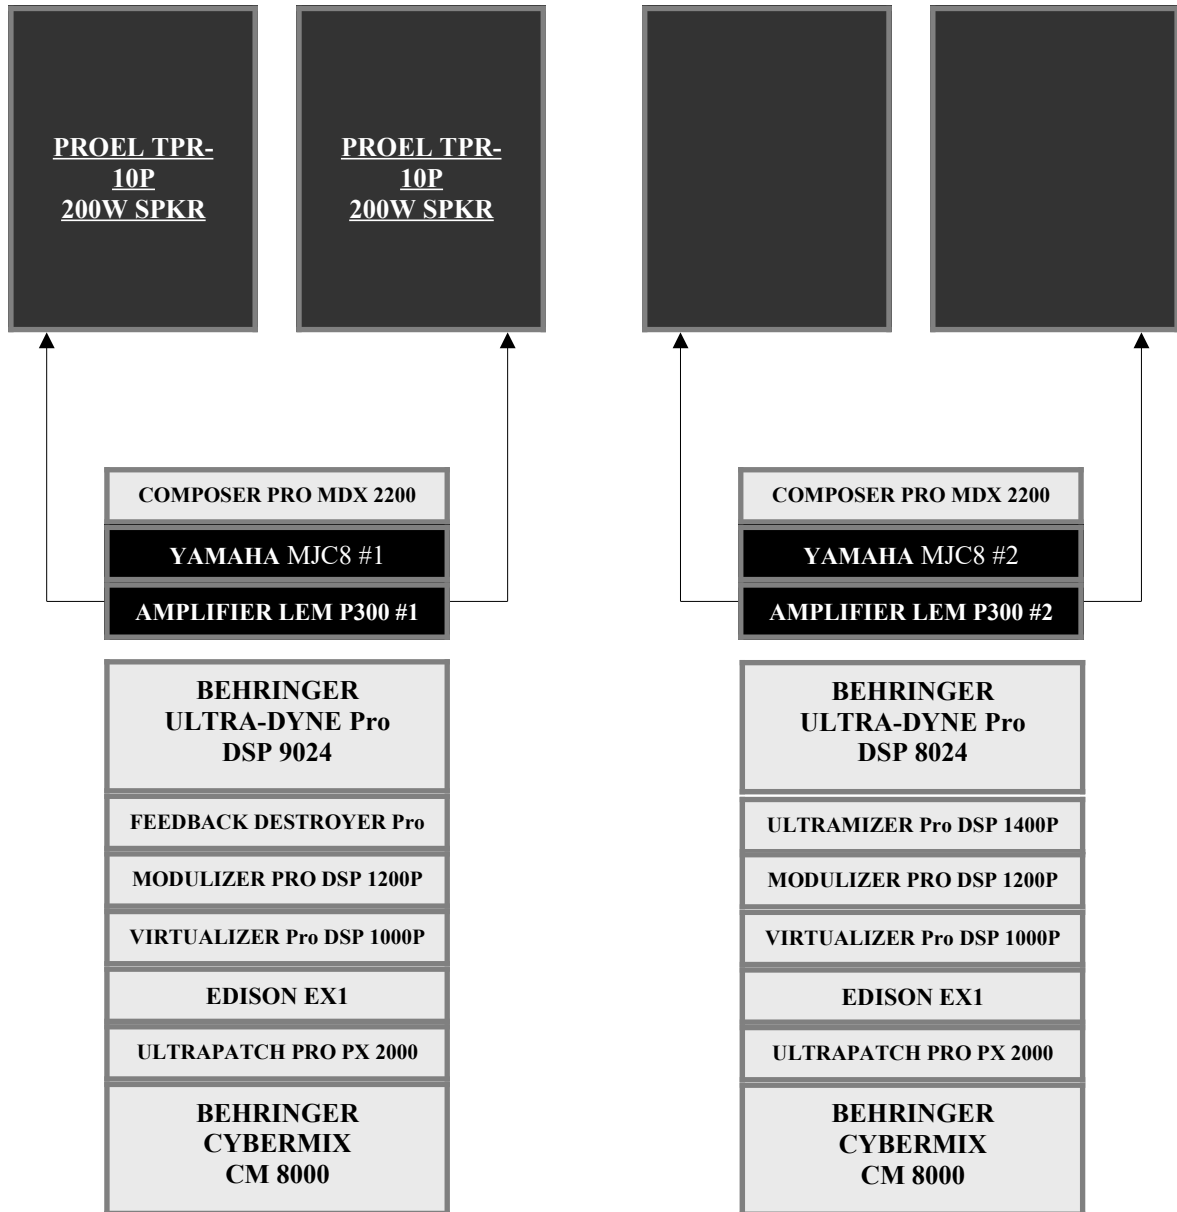

RECORDS ROOM DIAGRAMS

STUDIO MONITORING AND RECORDERS

DIGITAL WIRING

FULL WIRING

SONO MONITORING

MUSIC ROOM DIAGRAMS

MUSIC ROOM MONITORING AND RECORDERS

DIGITAL WIRING