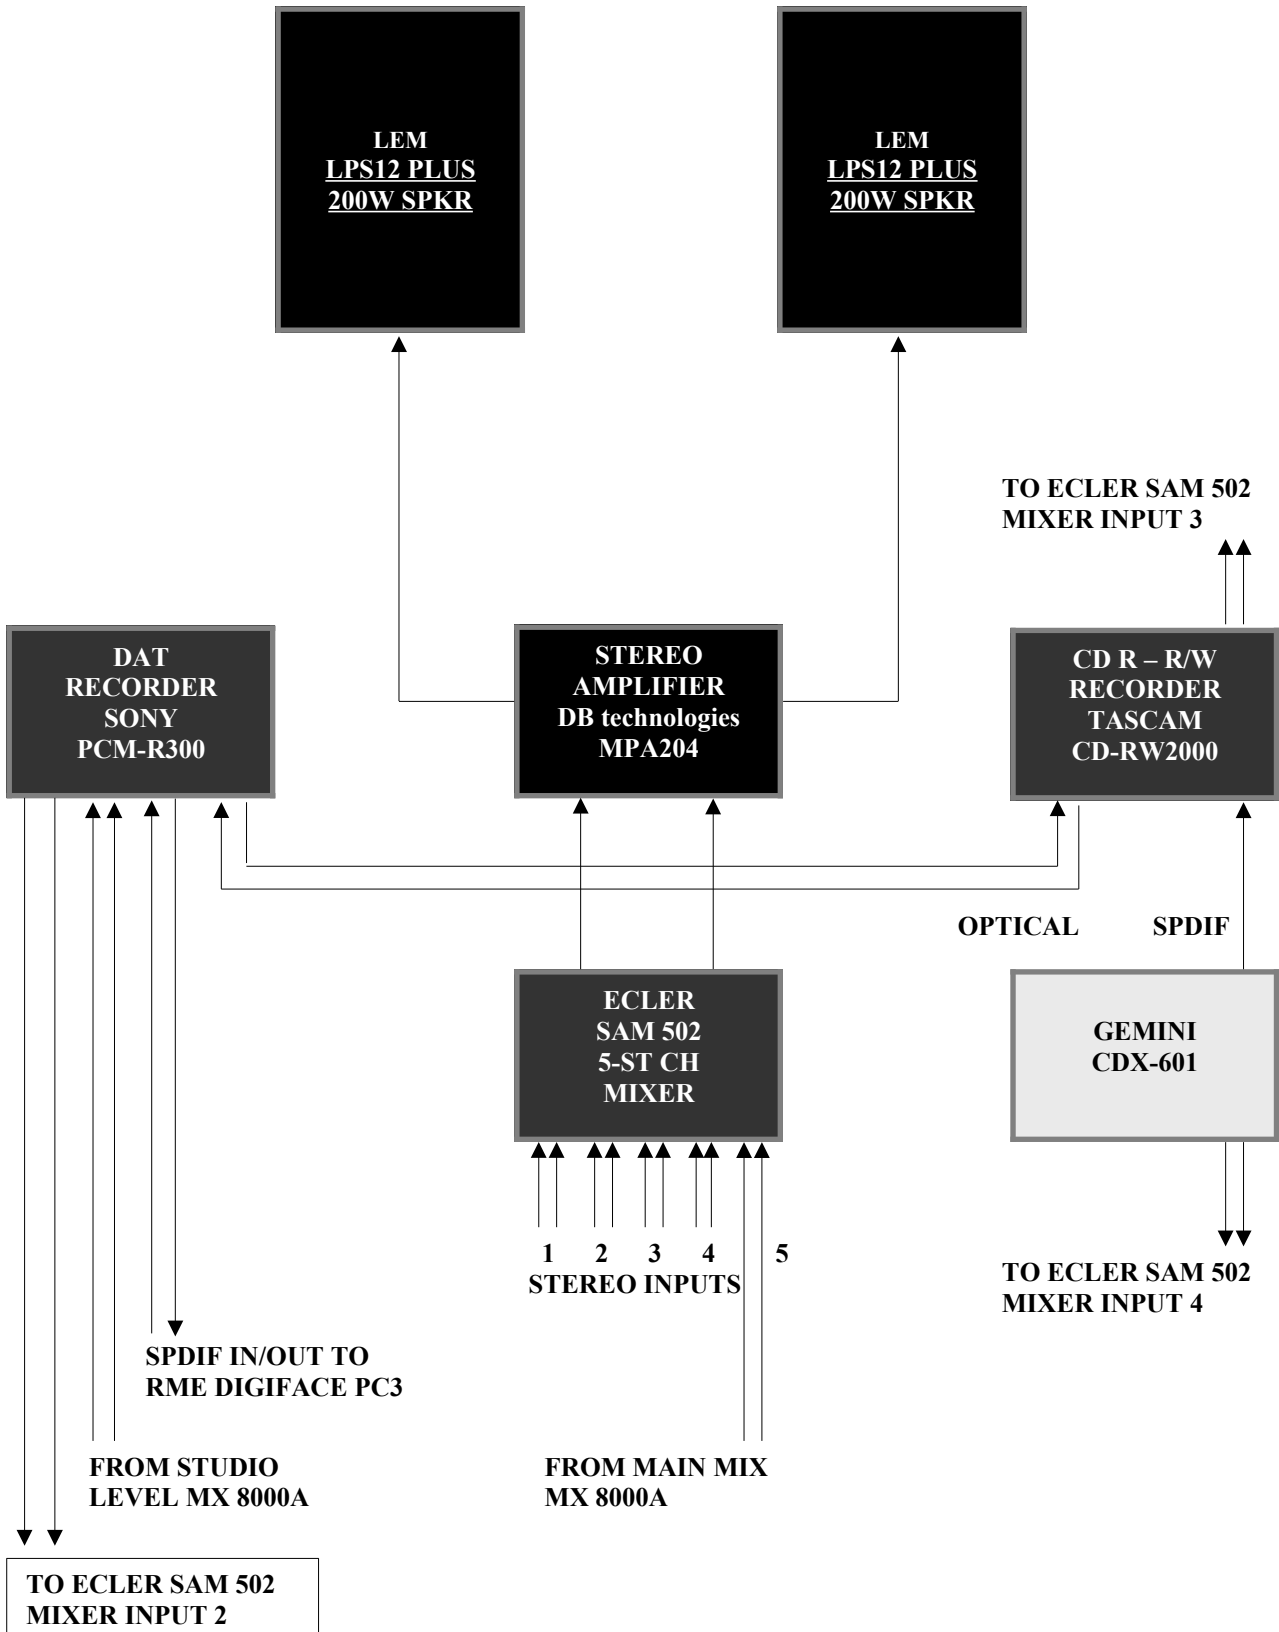

RECORDS ROOM DIAGRAMS

STUDIO MONITORING AND RECORDERS

DIGITAL WIRING

FULL WIRING

SONO MONITORING

MUSIC ROOM DIAGRAMS

MUSIC ROOM MONITORING AND RECORDERS

DIGITAL WIRING

FULL WIRING

SONO MONITORING

RECORDS ROOM MIXING CONSOLES

EURODESK MX 8000A #1

BEHRINGER MX 8000A #1 INPUTS / OUTPUTS

CONTROL ROOM OUTPUT

MX 8000A #2 EXTERNAL INPUT Ch L

MX 8000A #2 EXTERNAL INPUT Ch R