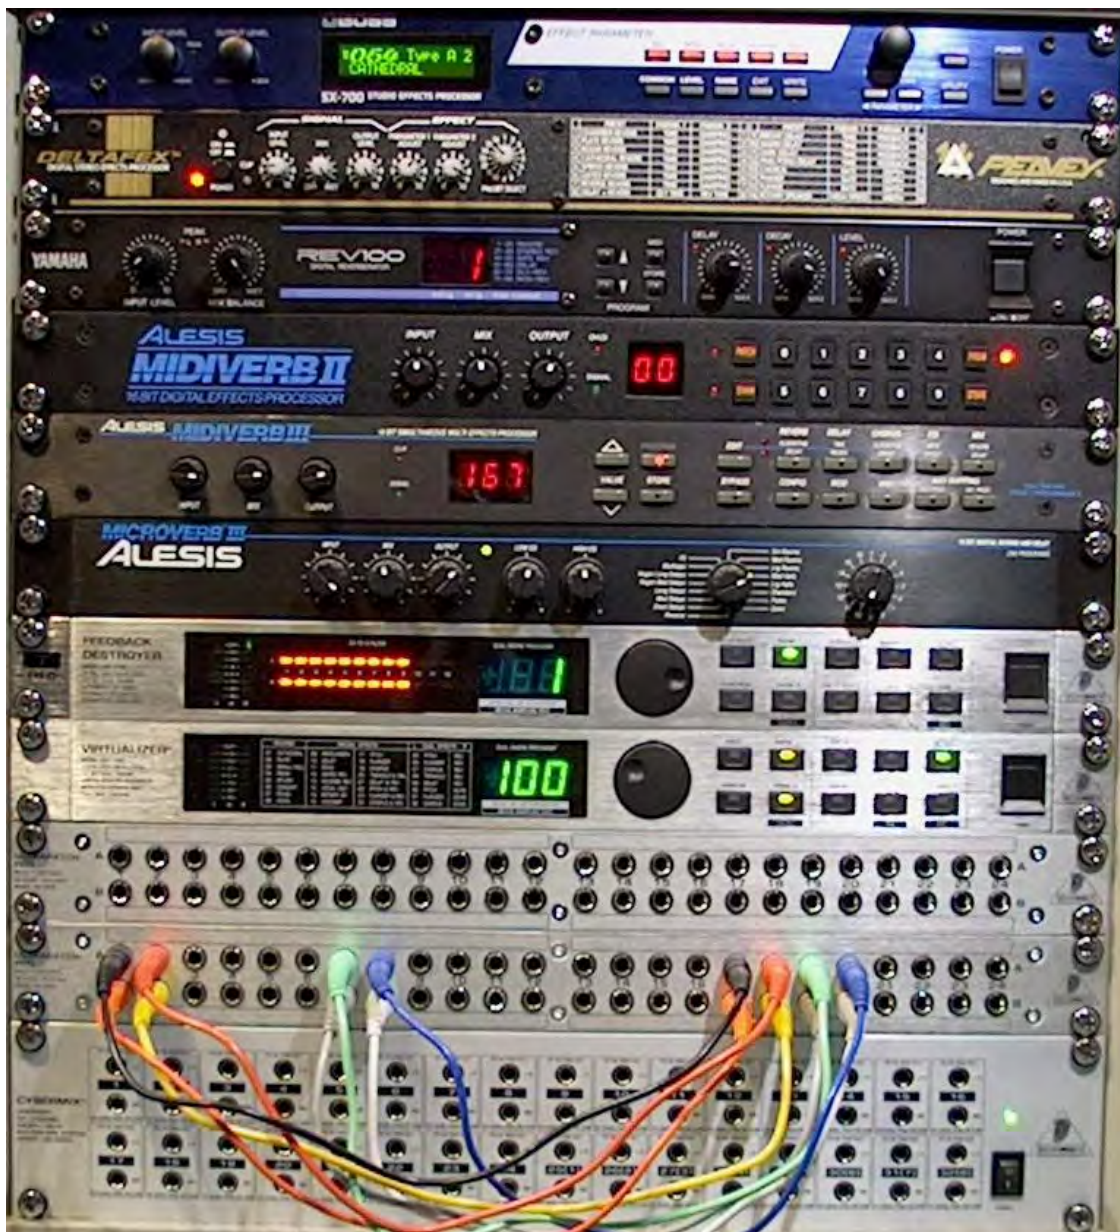

PATCHBAY REAR RR02 (12U) BOSS SX-700

BAL. DRUMS MICROPHONES						BALANCED MICROPHONES						BEHRINGER MX 2642A INPUTS						STEREO PHONES OUTPUTS					
1	2	3	4	5	6	1	2	3	4	5	6	7	8	9	10	11	12	1	2	3	4	5	6
●	●	●	●	●	●	●	●	●	●	●	●	●	●	●	●	●	●	●	●	●	●	●	●
1	2	3	4	5	6	7	8	9	10	11	12	13	14	15	16	17	18	19	20	21	22	23	24
●	●	●	●	●	●	●	●	●	●	●	●	●	●	●	●	●	●	●	●	●	●	●	●
7	8	9	10	11	12	1	2	3	4	5	6	7	8	9	10	11	12	1	2	3	4	5	6
BAL. DRUMS MICROPHONES						BALANCED MICROPHONES						BEHRINGER MX 2642A INPUTS						STEREO PHONES OUTPUTS