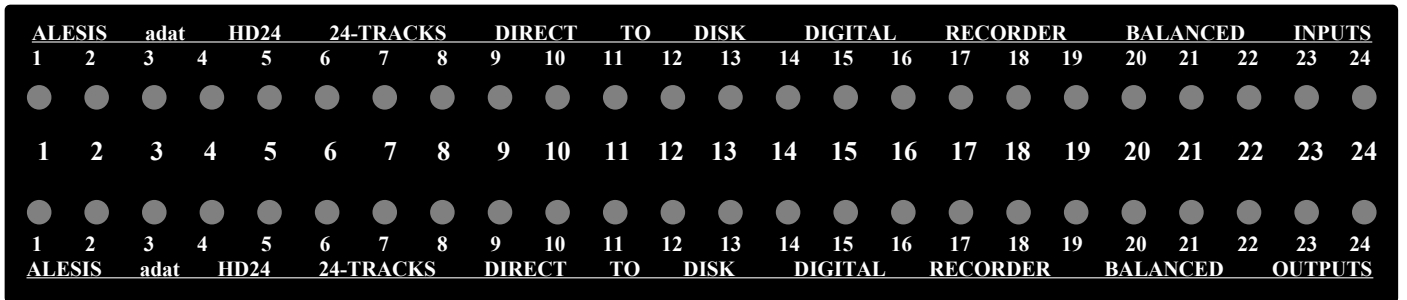

PATCHBAY RACK MR09 (12U) ALESIS HD24 XR