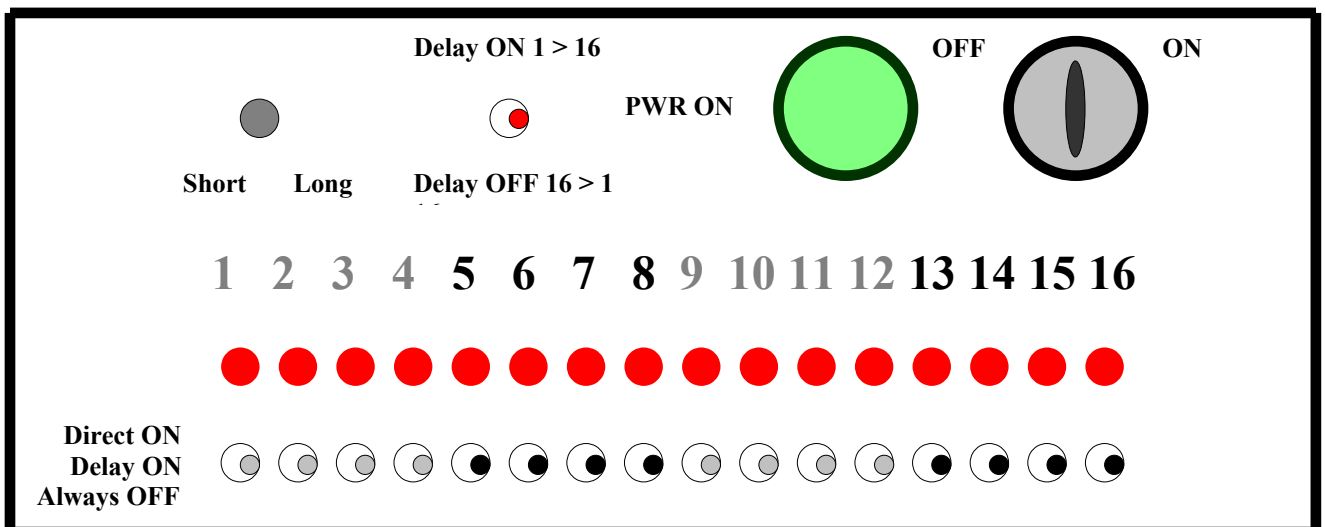

ELECTRONIC AC POWER CONTROL WIRING

1. 1 Korg OASYS 88 + Rack RR01 (12U)
2. 2 Rack RR02 (12U) + Rack RR03 (6+6U) *under MX 9000*
3. 3 Korg N364 + Roland MC-505 + Rack RR04 (12U) + Rack RR05 (12U)
4. 4 Behringer Eurodesk MX9000 + CD-RW700 + MD + DCC + CD-RW2000 + DAT
5. 5 Behringer Eurodesk MX8000A #1 + Behringer Eurodesk MX8000A #2
6. 6 Rack RR06 (3+9U) + Rack RR07 (3+9U) *under MX800A #1 + #2*
7. 7 RR08 (3+6+6U) + RR09 (3+6+6U) + RR10 (6U) + RR11 (6U) + RM1x + RM1x
8. 8 Rack RR12 (12U) + Yamaha Tyros 3
9. 9 Roland Juno-D + Roland JV-90
10. 10 Yamaha RS7000 + Iomega Jazz 2Gb
11. 11 Korg OASYS 76 + Iomega Jazz 1Gb
12. 12 Pioneer DJ Mixer DJM-300S + Audio-Technica AT-LP120BK-USB #1 + AT-LP120BK-USB #2
13. 13
14. 14 Alesis 24 Track Direct to Disk Recorder adat HD24
15. 15 Integrated Stereo Amplifier Marantz PM4000
16. 16 Power Amplifier LEM P300 #1 + Power Amplifier LEM P300 #2